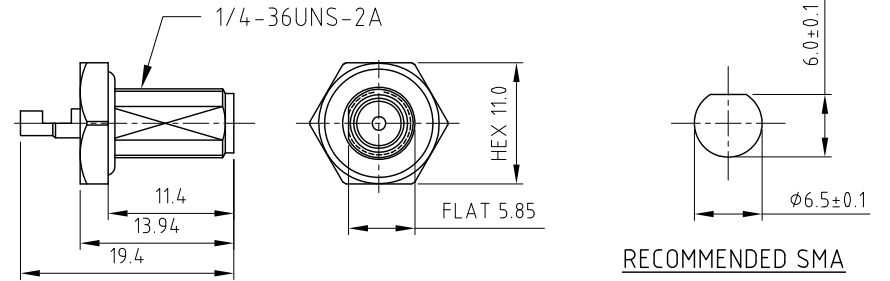

CABLE 386 RF: SMA STRAIGHT PLUG TO SMA STRAIGHT BULKHEAD JACK WITH O-RING RATED TO IP67/68 + RG178 CABLE, 6GHz

SPECIFICATIONS :

1. SMA STRAIGHT PLUG, P/N: RFCT-SMA022-M78.
2. RG178 COAXIAL CABLE, COLOR: BROWN.
3. SMA STRAIGHT BULKHEAD JACK WITH O-RING RATED TO IP67/68, P/N: RFCT-SMA069-F78.

ENVIRONMENTAL:

- A. BULKHEAD MOUNTED CONNECTOR (RFCT-SMA069-F78) RATED TO THE FOLLOWING SPECIFICATION:
- i. IP6X - DUST TIGHT - NO PARTICLE INGRESS.
  - ii. IPX7 WATERPROOF FOR 30 MINUTES UP TO 1 METER UNDERWATER.
  - iii. IPX8 WATERPROOF FOR 48 HOURS AT 1 METER UNDERWATER.

NOTES:

1. WORKING FREQUENCY RANGE: DC-6GHz.
2. OPERATING TEMPERATURE: -55°C~+125°C.
3. IMPEDANCE: 50 Ohm.

SMA JACK DETAIL DRAWING

RECOMMENDED SMA MOUNTING HOLE

HOW TO ORDER

CABLE 386 RF - X X X X - X - 1

"L" LENGTH IN MM:  
 eg: 100MM = 0100  
 (MIN. 0050, MAX. 2000,  
 STANDARD = 0100, 0150, 0200)  
 Tolerance: 50mm: ±2mm.  
 51-200mm: ±5mm.  
 201-500mm: ±7mm.  
 >500mm: ±10mm.

CABLE SIZE:  
 1 = RG178 CABLE, COLOR: BROWN

WASHER AND NUT OPTIONS:  
 BLANK = SEPARATELY PACKED (STANDARD)  
 A = ALL ASSEMBLED WITH CONNECTOR

IP RATED EVEN WHEN UNMATED

REV. DATE & DRN  
 10 12/03/20 - CC RELEASE  
 11 14/03/22 - NYM REMOVE ENVIRONMENTAL 4-5.  
 12 24/03/24 - CC ADD IP RATING VIEW