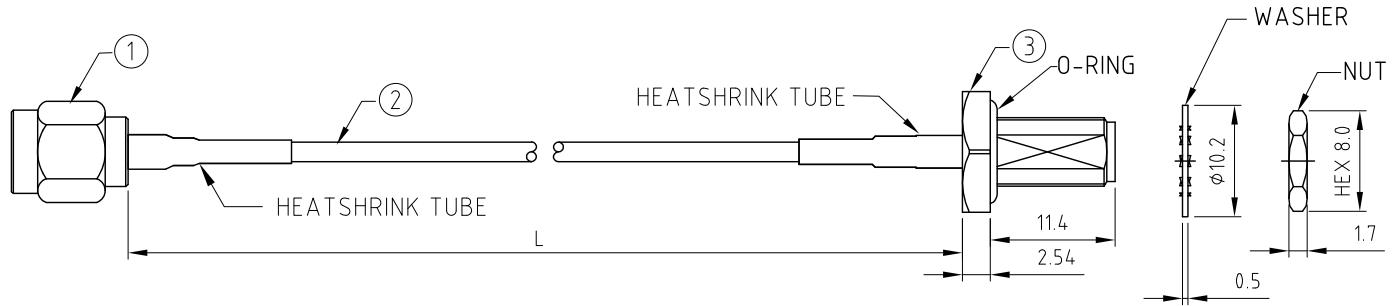

CABLE 386 RF: SMA STRAIGHT PLUG TO SMA STRAIGHT BULKHEAD JACK WITH O-RING RATED TO IP67/68 + RG178 CABLE, 6GHz

SPECIFICATIONS :

1. SMA STRAIGHT PLUG, P/N: RFCT-SMA022-M78.
2. RG178 COAXIAL CABLE, COLOR: BROWN.
3. SMA STRAIGHT BULKHEAD JACK WITH O-RING RATED TO IP67/68, P/N: RFCT-SMA069-F78.

ENVIRONMENTAL:

- A. BULKHEAD MOUNTED CONNECTOR (RFCT-SMA069-F78) RATED TO THE FOLLOWING SPECIFICATION:
- i. IP6X - DUST TIGHT - NO PARTICLE INGRESS.
  - ii. IPX7 WATERPROOF FOR 30 MINUTES UP TO 1 METER UNDERWATER.
  - iii. IPX8 WATERPROOF FOR 48 HOURS AT 1 METER UNDERWATER.

NOTES:

1. WORKING FREQUENCY RANGE: DC-6GHz.
2. OPERATING TEMPERATURE: -55°C~+125°C.
3. IMPEDANCE: 50 Ohm.

SMA JACK DETAIL DRAWING

RECOMMENDED SMA MOUNTING HOLE

HOW TO ORDER

CABLE 386 RF - X X X X - X - 1

"L" LENGTH IN MM:  
 eg: 100MM = 0100  
 (MIN. 0050, MAX. 2000,  
 STANDARD = 0100, 0150, 0200)  
 Tolerance: 50mm: ±2mm.  
 51-200mm: ±5mm.  
 201-500mm: ±7mm.  
 >500mm: ±10mm.

CABLE SIZE:  
 1 = RG178 CABLE, COLOR: BROWN

WASHER AND NUT OPTIONS:  
 BLANK = SEPARATELY PACKED (STANDARD)  
 A = ALL ASSEMBLED WITH CONNECTOR

IP RATED EVEN WHEN UNMATED

REV. DATE & DRN  
 10 12/03/20 - CC RELEASE  
 11 14/03/22 - NYM REMOVE ENVIRONMENTAL 4-5.  
 12 24/03/24 - CC ADD IP RATING VIEW