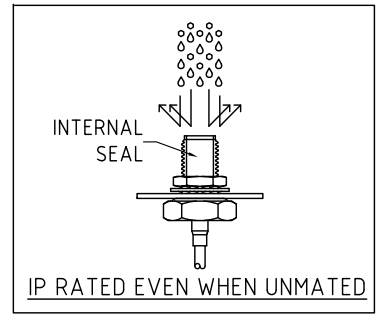

ENVIRONMENTAL:

- A. BULKHEAD MOUNTED CONNECTOR (RFCT-SMA069-F78) RATED TO THE FOLLOWING SPECIFICATION:
- i. IP6X - DUST TIGHT - NO PARTICLE INGRESS.
  - ii. IPX7 WATERPROOF FOR 30 MINUTES UP TO 1 METER UNDERWATER.
  - iii. IPX8 WATERPROOF FOR 48 HOURS AT 1 METER UNDERWATER.

CABLE SIZE:  
 1 = RG178 CABLE, COLOR: BROWN

WASHER AND NUT OPTIONS:  
 BLANK = SEPARATELY PACKED (STANDARD)  
 A = ALL ASSEMBLED WITH CONNECTOR

IP RATED EVEN WHEN UNMATED

REV. DATE & DRN  
 10 12/03/20 - CC RELEASE  
 11 14/03/22 - NYM REMOVE ENVIRONMENTAL 4-5.  
 12 24/03/24 - CC ADD IP RATING VIEW